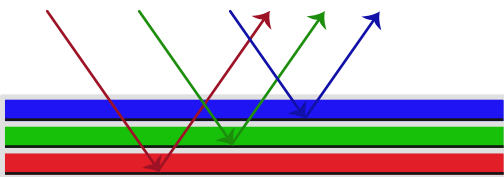

White(RGB)